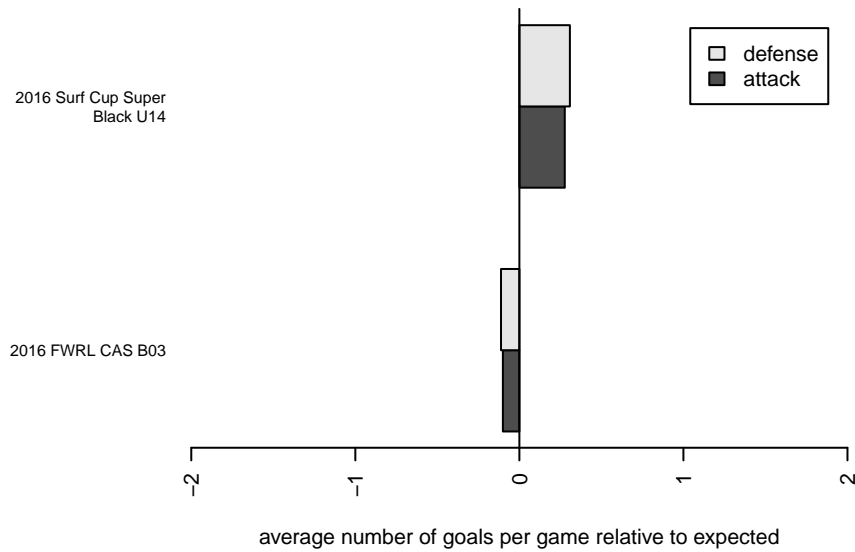

West Coast FC B03

Mission Viejo, CAS
 B03 total strength=1729
 attack=31.5 defense=19.94
 notes= Kirsch 2016

alt names used:
 West Coast FC B03 Kirsch
 WEST COAST FC 2003 KIRSCH (CAS)

Venues played:
 2016 FWRL CAS B03
 2016 Surf Cup Super Black U14

West Coast FC B03
 Dots are actual minus expected GF (blue circles) and GA (red triangles).
 Blue line is smoothed change in attack strength. Red is smoothed change in defense strength.

**attack and defense variance (black dot)
relative to other teams
and top 10 in region**

**attack and defense rating
relative to others at age
and all opponents in last 13 months**

**attack and defense rating
relative to others at age
and all opponents in last 13 months**

Performance relative to 13 month average

Performance relative to 13 month average

Distribution of opponents
 Red = Lose zone, Blue = Win zone, Green = Even
 Black line separates win/lose zones

lot. A=Neither has attack advantage, B=Opponent has both attack and defense advantage, C=Opponent has both attack and defense disadvantage, D=Both have