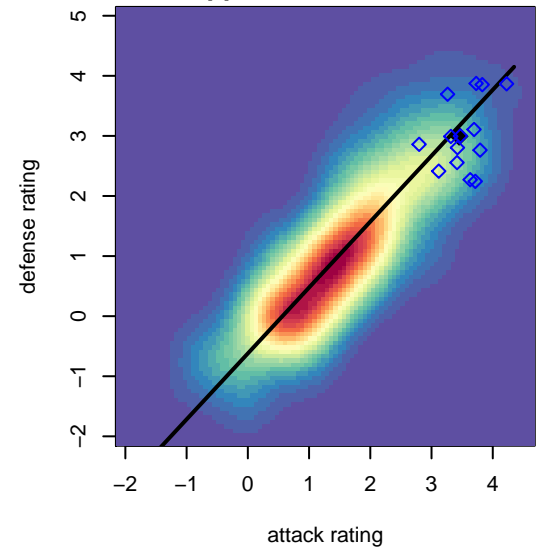

West Coast FC B03

Mission Viejo, CAS
 B03 total strength=1729
 attack=31.5 defense=19.94
 notes= Kirsch 2016

alt names used:
 West Coast FC B03 Kirsch
 WEST COAST FC 2003 KIRSCH (CAS)

Venues played:
 2016 FWRL CAS B03
 2016 Surf Cup Super Black U14

West Coast FC B03
 Dots are actual minus expected GF (blue circles) and GA (red triangles).
 Blue line is smoothed change in attack strength. Red is smoothed change in defense strength.

**attack and defense variance (black dot)
relative to other teams
and top 10 in region**

**attack and defense rating
relative to others at age
and all opponents in last 13 months**

**attack and defense rating
relative to others at age
and all opponents in last 13 months**

Performance relative to 13 month average

Performance relative to 13 month average

Distribution of opponents
 Red = Lose zone, Blue = Win zone, Green = Even
 Black line separates win/lose zones

lot. A=Neither has attack advantage, B=Opponent has both attack and defense advantage, C=Opponent has both attack and defense disadvantage, D=Both have