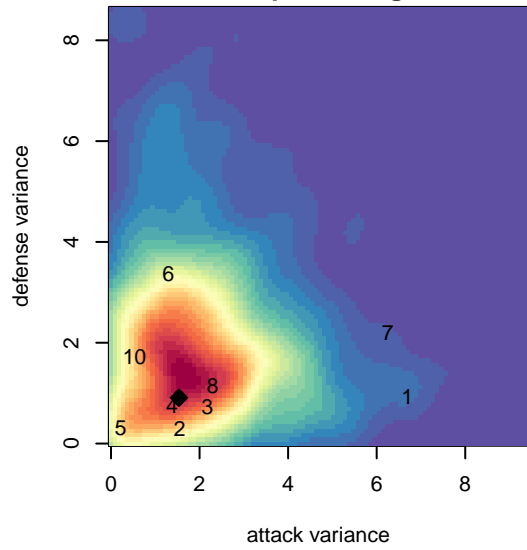

West Coast FC B03

Mission Viejo, CAS
 B03 total strength=1729
 attack=31.5 defense=19.94
 notes= Kirsch 2016

alt names used:
 West Coast FC B03 Kirsch
 WEST COAST FC 2003 KIRSCH (CAS)

Venues played:
 2016 FWRL CAS B03
 2016 Surf Cup Super Black U14

West Coast FC B03
 Dots are actual minus expected GF (blue circles) and GA (red triangles).
 Blue line is smoothed change in attack strength. Red is smoothed change in defense strength.

**attack and defense variance (black dot)
relative to other teams
and top 10 in region**

Performance relative to 13 month average

Distribution of opponents
 Red = Lose zone, Blue = Win zone, Green = Even
 Black line separates win/lose zones

lot. A=Neither has attack advantage, B=Opponent has both attack and defense advantage, C=Opponent has both attack and defense disadvantage, D=Both have