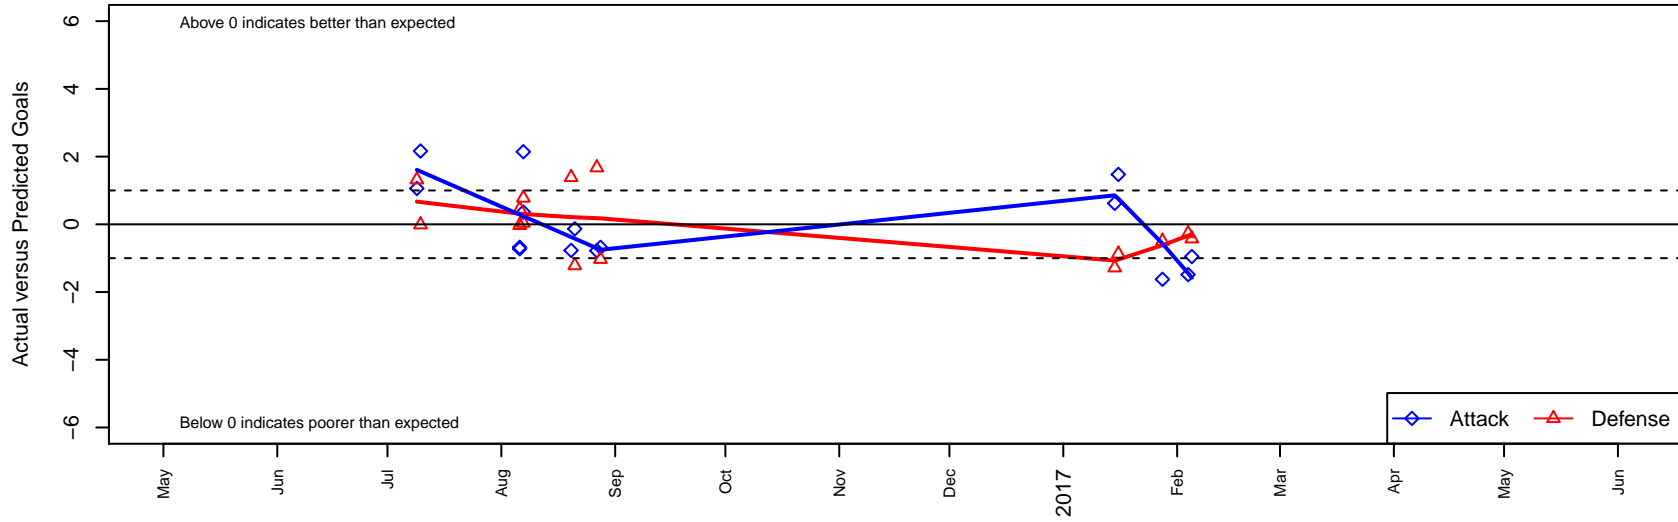

West Coast FC B03

Mission Viejo, CAS
 B03 total strength=1729
 attack=31.5 defense=19.94
 notes= Kirsch 2016

alt names used:
 West Coast FC B03 Kirsch
 WEST COAST FC 2003 KIRSCH (CAS)

Venues played:
 2016 FWRL CAS B03
 2016 Surf Cup Super Black U14

West Coast FC B03
 Dots are actual minus expected GF (blue circles) and GA (red triangles).
 Blue line is smoothed change in attack strength. Red is smoothed change in defense strength.

**attack and defense variance (black dot)
relative to other teams
and top 10 in region**

**attack and defense rating
relative to others at age
and all opponents in last 13 months**

**attack and defense rating
relative to others at age
and all opponents in last 13 months**

Performance relative to 13 month average

Performance relative to 13 month average

Distribution of opponents
 Red = Lose zone, Blue = Win zone, Green = Even
 Black line separates win/lose zones

lot. A=Neither has attack advantage, B=Opponent has both attack and defense advantage, C=Opponent has both attack and defense disadvantage, D=Both have